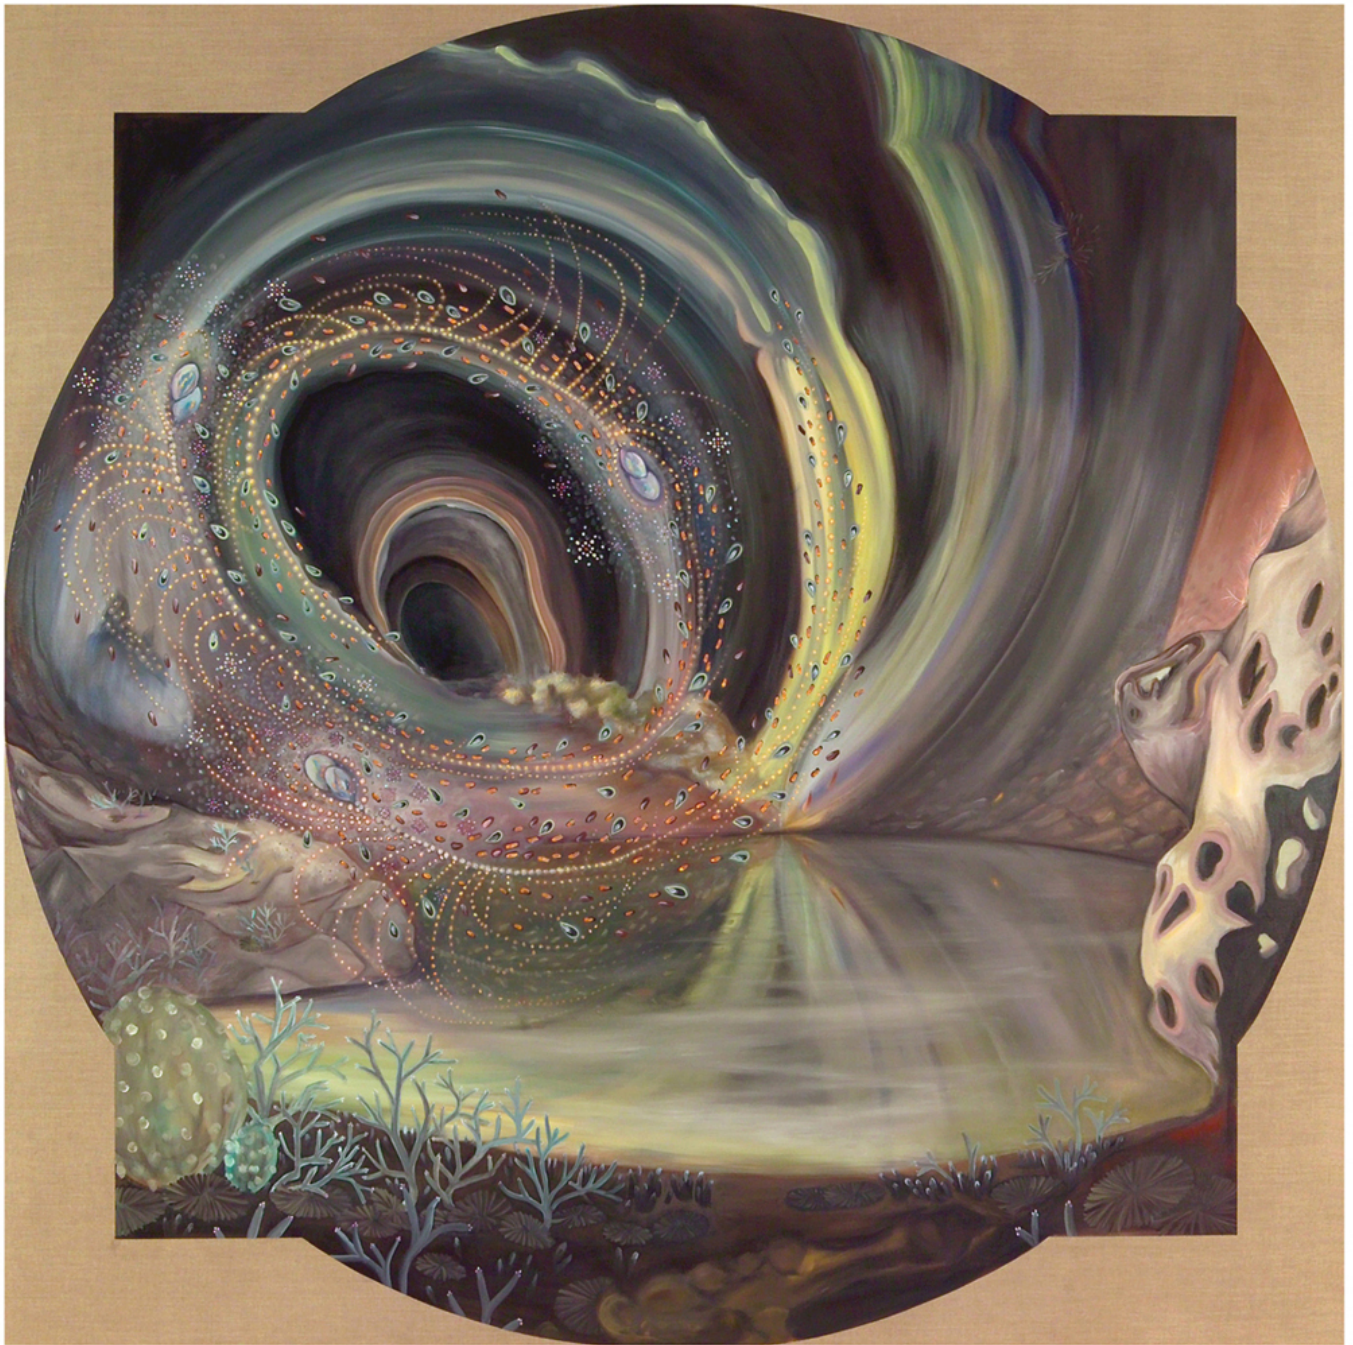

Art Portfolio

Katerina Lanfranco

Below a Sea of Stars. Cut-out painted canvas and mixed media, Dimensions variable, 2008-09

Below a Sea of Stars. Mixed media, 68 x 68 x 48", 2008-09

Below as Sea of Stars (Exhibition View). Oil on linen paintings, flameworked and mixed media sculptures, cut-out painted canvas and mixed media, Dimensions variable, 2008-09

Space Gem Meteorite. Oil on linen, 72 x 72", 2008

Remnants of a Supernova. Oil on linen, 72 x 72", 2008

Forming the Heart of a Quasar. Oil on linen, 72 x 72", 2008

Racemus ordo (Tiered Cluster). Glass and mixed media, 12 x 9 x 9", 2008