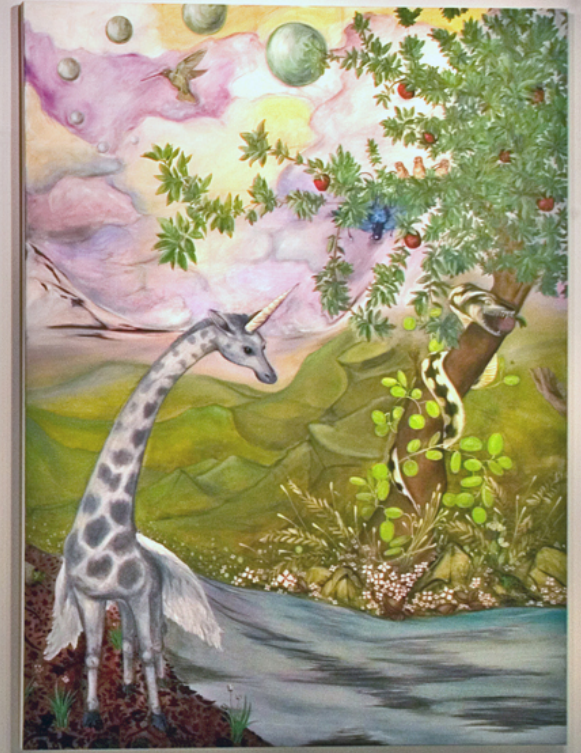

Art Portfolio

Katerina Lanfranco

Below a Sea of Stars. Cut-out painted canvas and mixed media, Dimensions variable, 2008-09

Below a Sea of Stars. Mixed media, 68 x 68 x 48", 2008-09

Below as Sea of Stars (Exhibition View). Oil on linen paintings, flameworked and mixed media sculptures, cut-out painted canvas and mixed media, Dimensions variable, 2008-09

Space Gem Meteorite. Oil on linen, 72 x 72", 2008

Remnants of a Supernova. Oil on linen, 72 x 72", 2008

Forming the Heart of a Quasar. Oil on linen, 72 x 72", 2008

Racemus ordo (Tiered Cluster). Glass and mixed media, 12 x 9 x 9", 2008

Natural Selection. Hand-cut Tyvek, with mixed media, Dimensions variable, 2012

Natural Selection (detail). Hand-cut Tyvek, with mixed media elements, Dimensions variable, 2012

Indigo Dome. Acrylic and mica on hand-cut paper, 12 x 9 x 2", 2014

Fauna Flora 1. Watercolor and gouache on hand-made paper, 20 x 16", 2007

Fauna Flora 3. Watercolor and gouache on hand-made paper, 20 x 16", 2007

The Creation of Ursus Horribilis. Mixed media diorama incl. paper mache, recycled rabbit fur and oil on canvas paintings (96 x 72"), 160 x 240 x 50", 2006